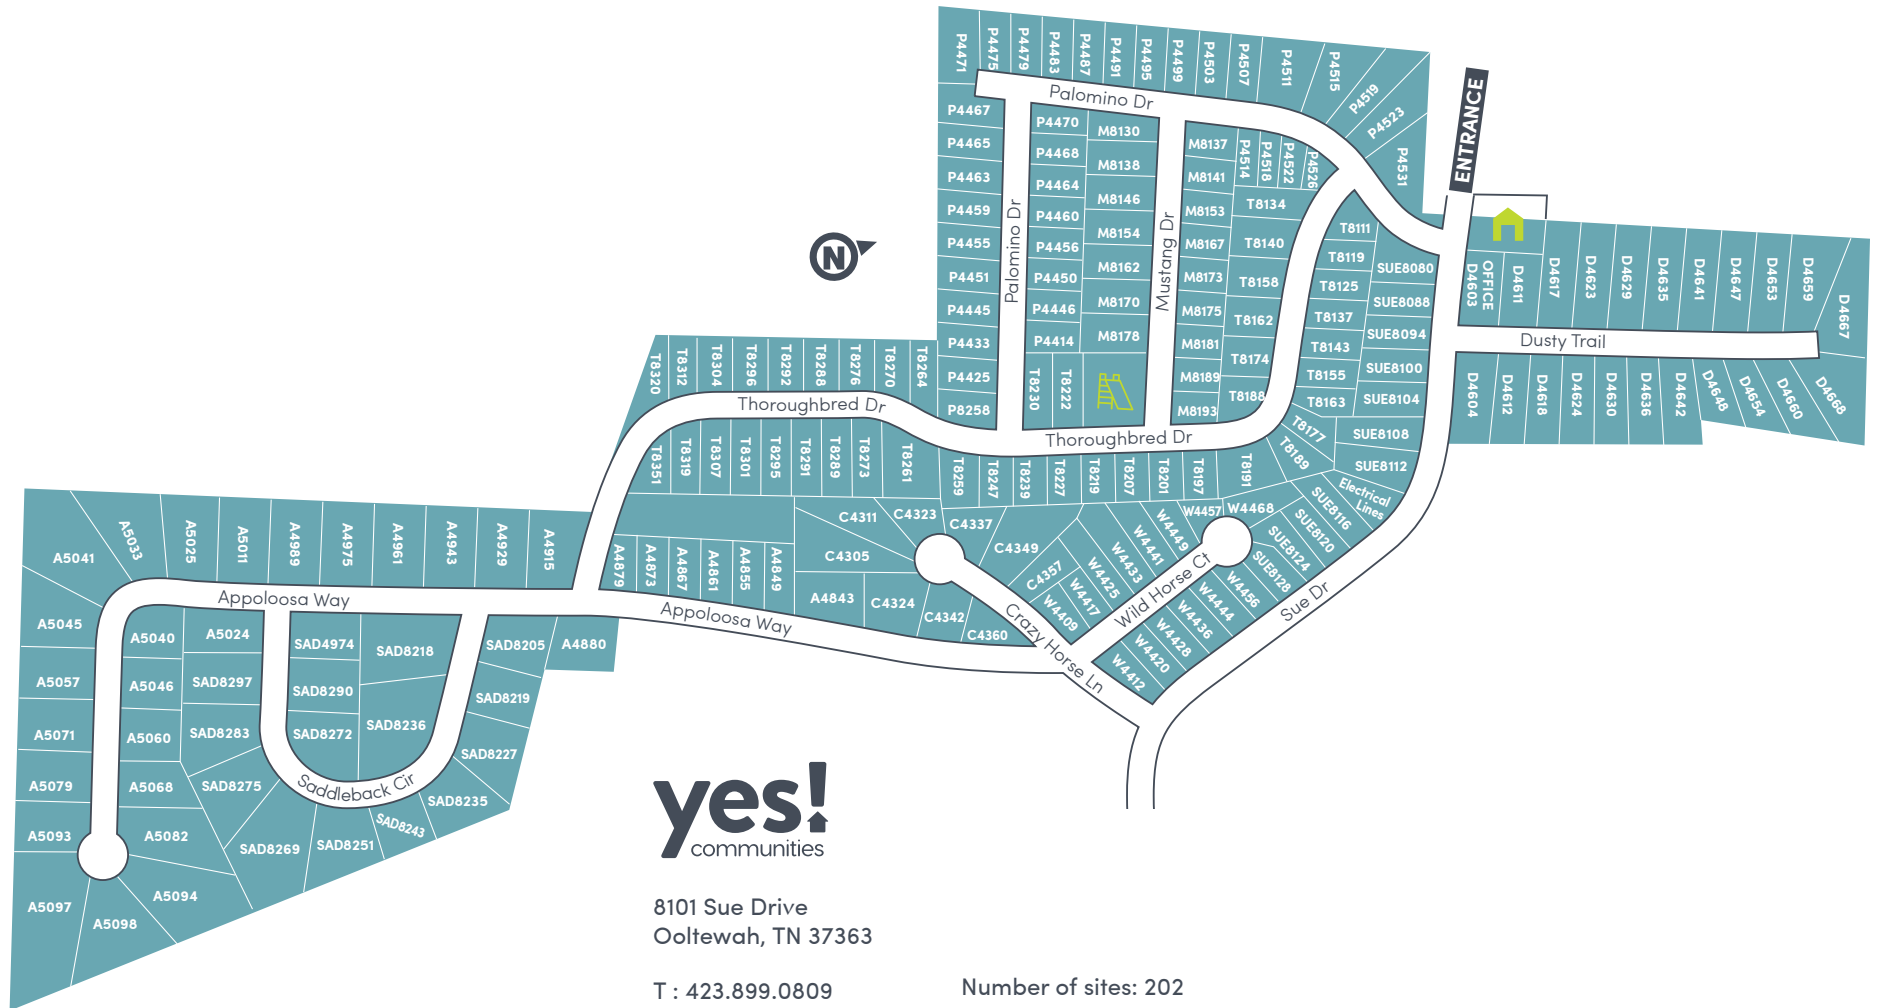

Ponderosa Pines

yes!
communities

8101 Sue Drive
Ooltewah, TN 37363

T : 423.899.0809

Visit us online at:
yescommunities.com

Number of sites: 202

Amenities:
🏡 Playground